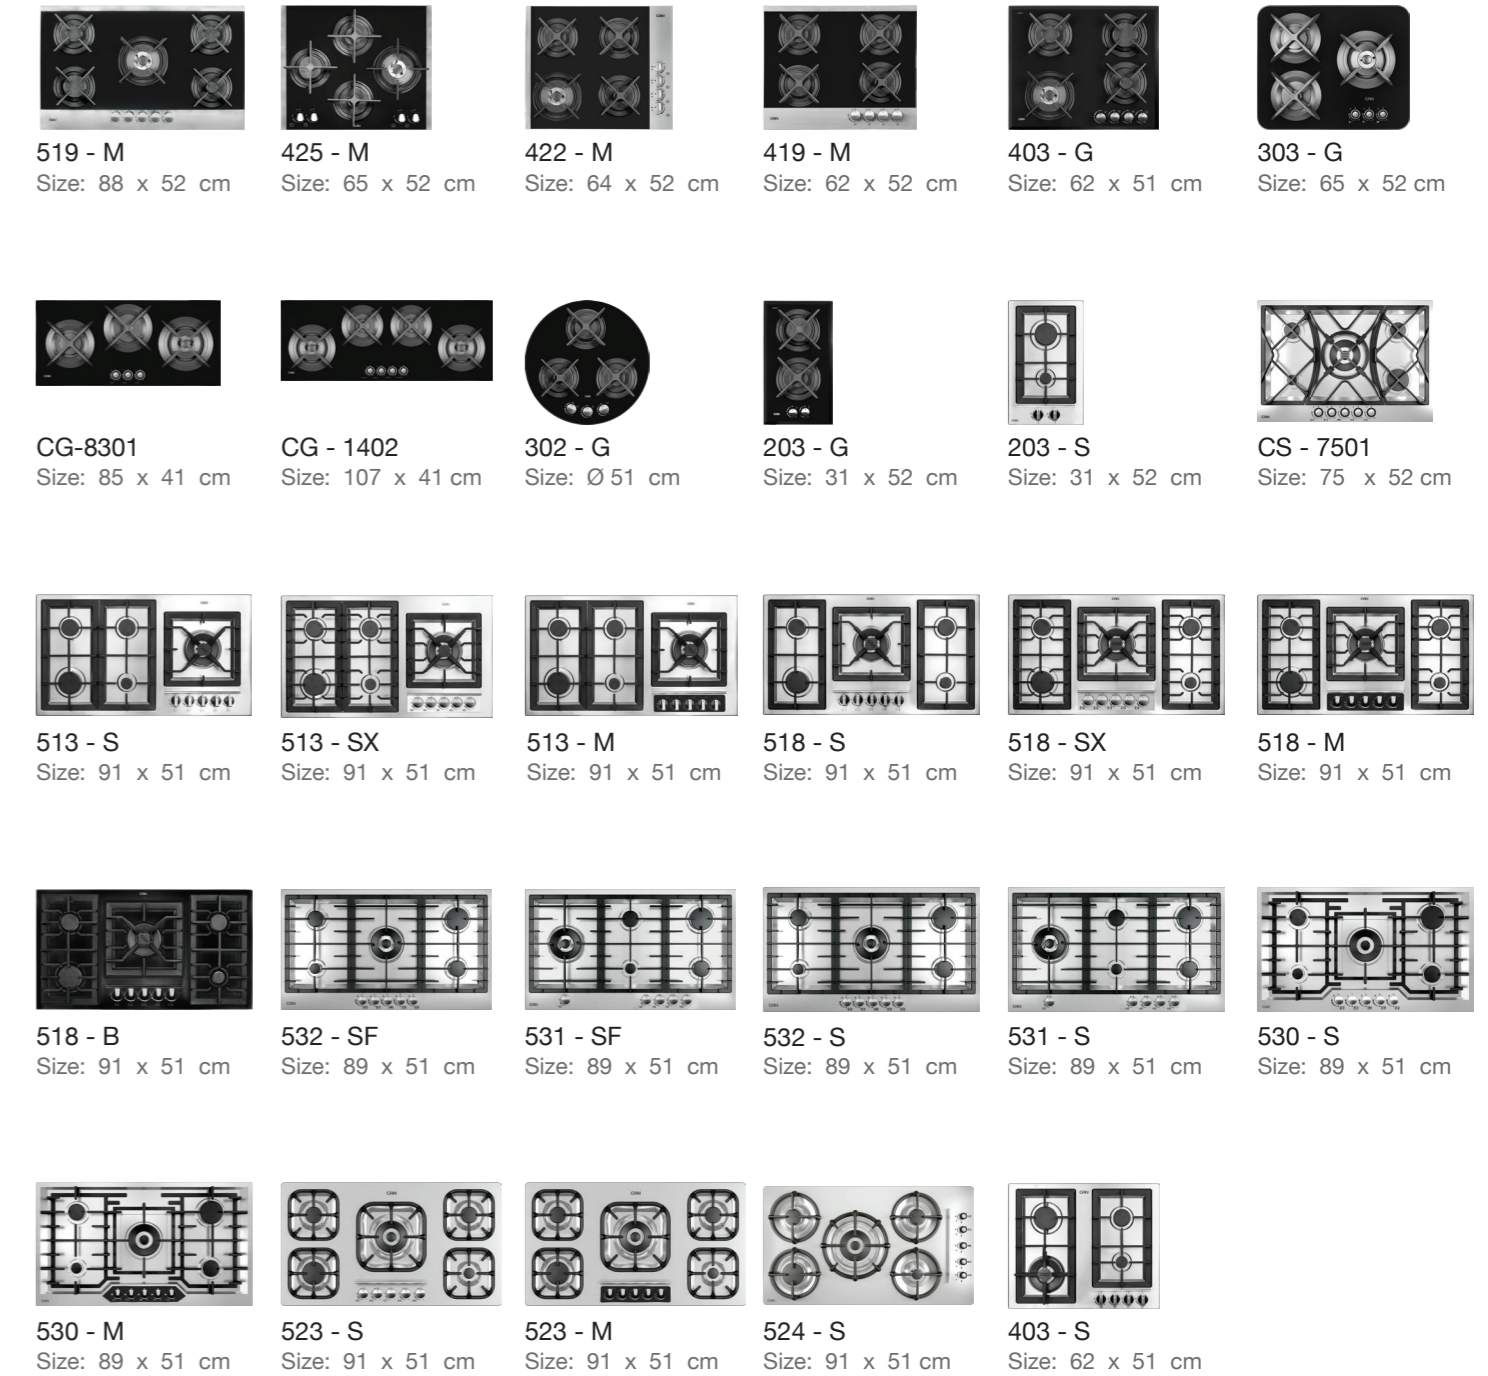

ISO 9001 - 2008

TWO YEARS WARRANTY