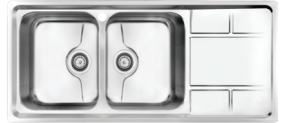

8052-P Size: 116 x 50 cm